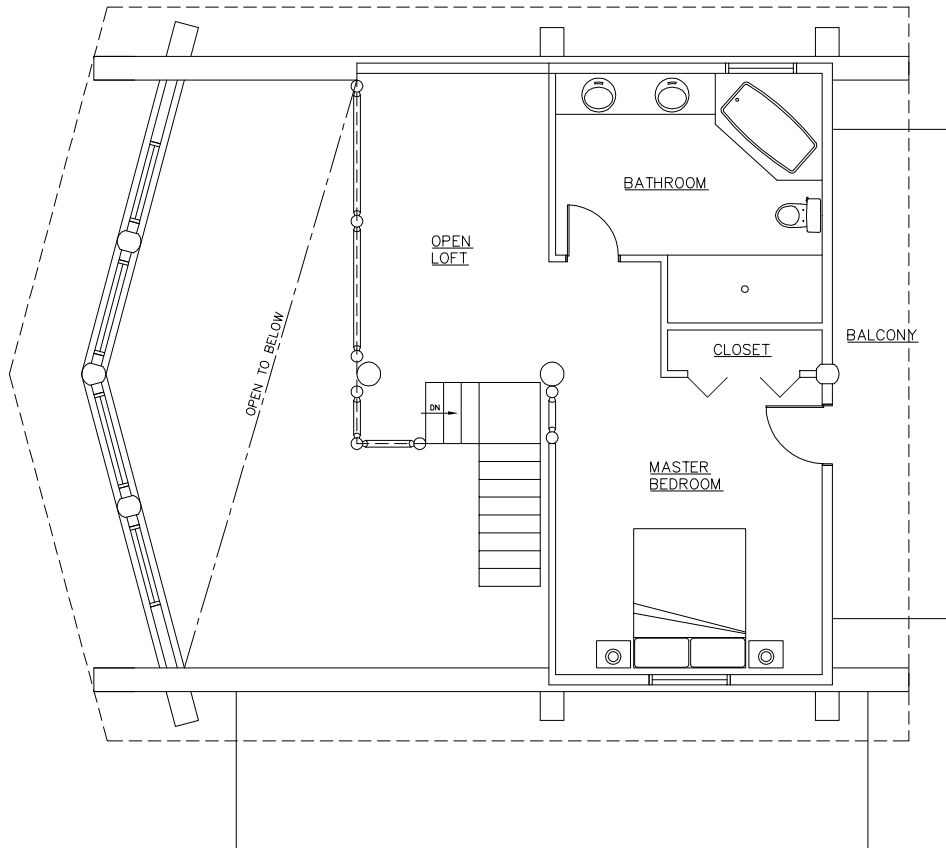

# THE BURGIS

MAIN FLOOR: 1020 SQ.FT.  
 LOFT FLOOR: 570 SQ.FT.  
 TOTAL AREA: 1590 SQ.FT.

MAIN FLOOR PLAN  
 AREA: 1020 SQ.FT.

LOFT FLOOR PLAN  
 AREA: 570 SQ.FT.