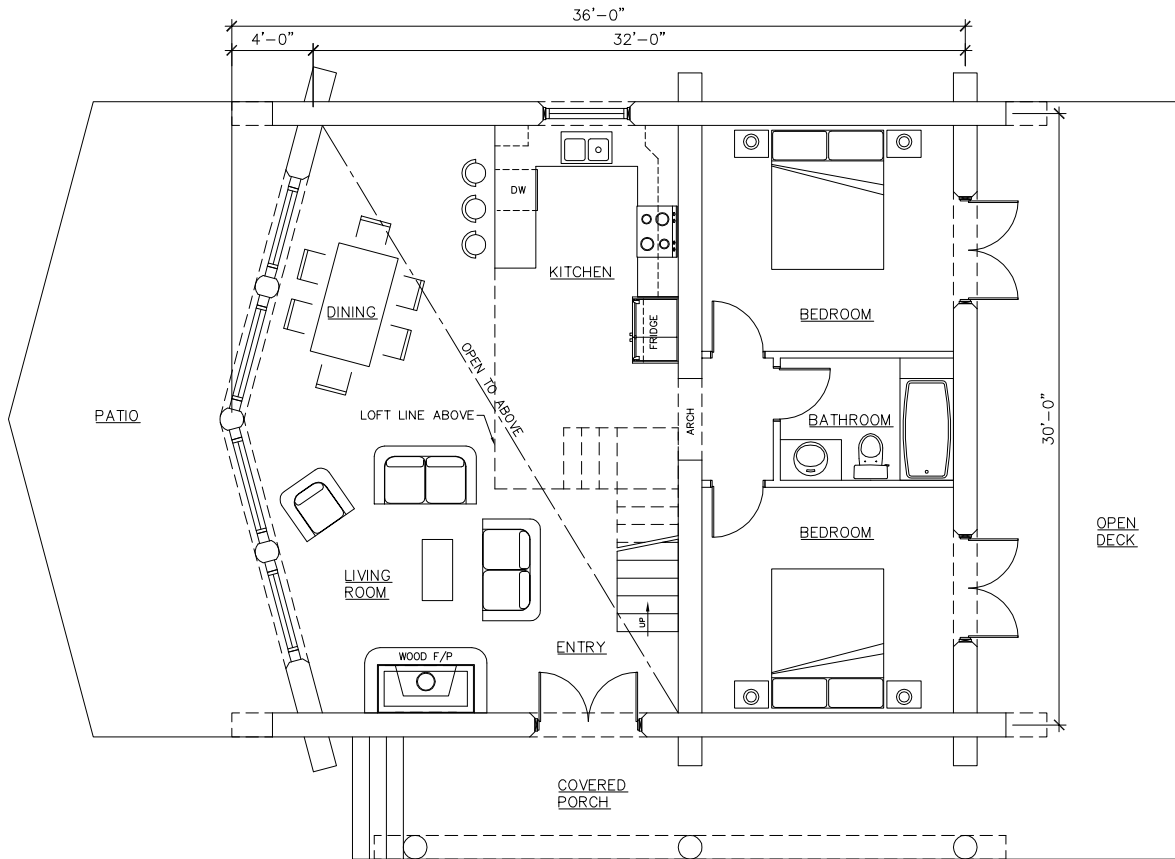

# THE BURGIS

MAIN FLOOR: 1020 SQ.FT.  
 LOFT FLOOR: 570 SQ.FT.  
 TOTAL AREA: 1590 SQ.FT.

MAIN FLOOR PLAN  
 AREA: 1020 SQ.FT.

LOFT FLOOR PLAN  
 AREA: 570 SQ.FT.